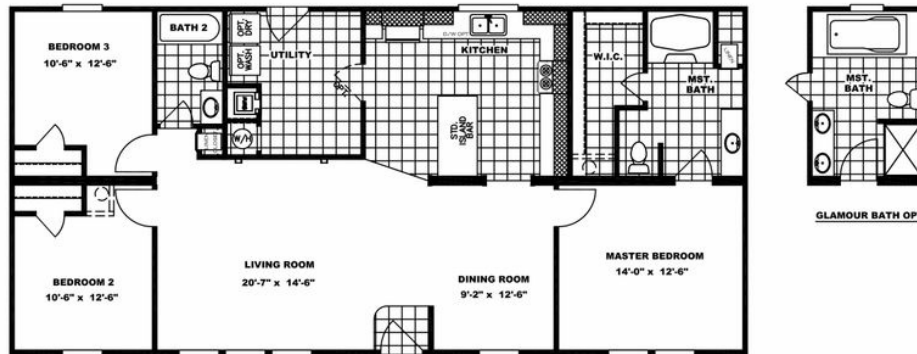

Wolfpack Model number: 25RGR28563AH19

3 beds • 2 baths • 1568 sq.ft. • 28' width • 56' depth

Our home building facilities invest in continuous product and process improvements. Plans, dimensions, features, materials, specifications and availability are subject to change without notice or obligation. Renderings and floor plans are representative likenesses of our homes and may differ from the actual homes. We invite you to tour a Home Center near you and inspect the highest value in quality housing available or call (423) 339-0058 to speak with a Home Consultant. Copyright 2017, CMH. All rights reserved.