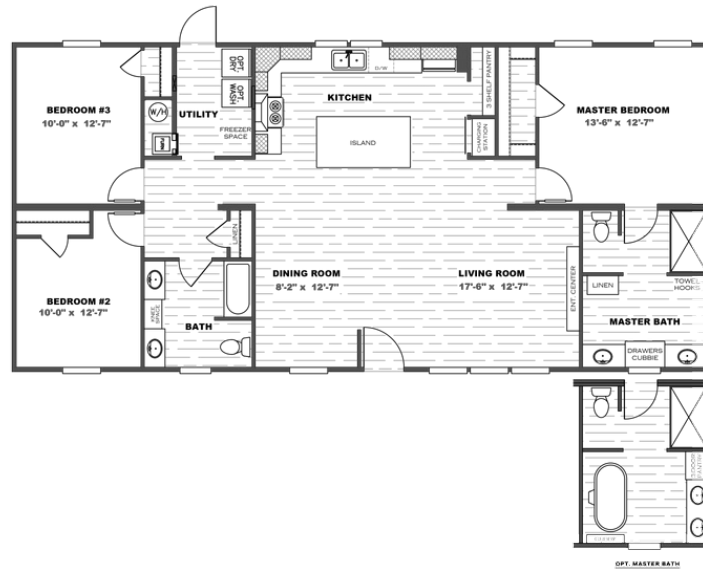

Island Breeze

Island Breeze

Model number: 34MVP28563AH18

3 beds • 2 baths • 1568 sq.ft. • 28' width • 56' depth

Our home building facilities invest in continuous product and process improvements. Plans, dimensions, features, materials, specifications and availability are subject to change without notice or obligation. Renderings and floor plans are representative likenesses of our homes and may differ from the actual homes. We invite you to tour a Home Center near you and inspect the highest value in quality housing available or call (423) 339-0058 to speak with a Home Consultant. Copyright 2017, CMH. All rights reserved.